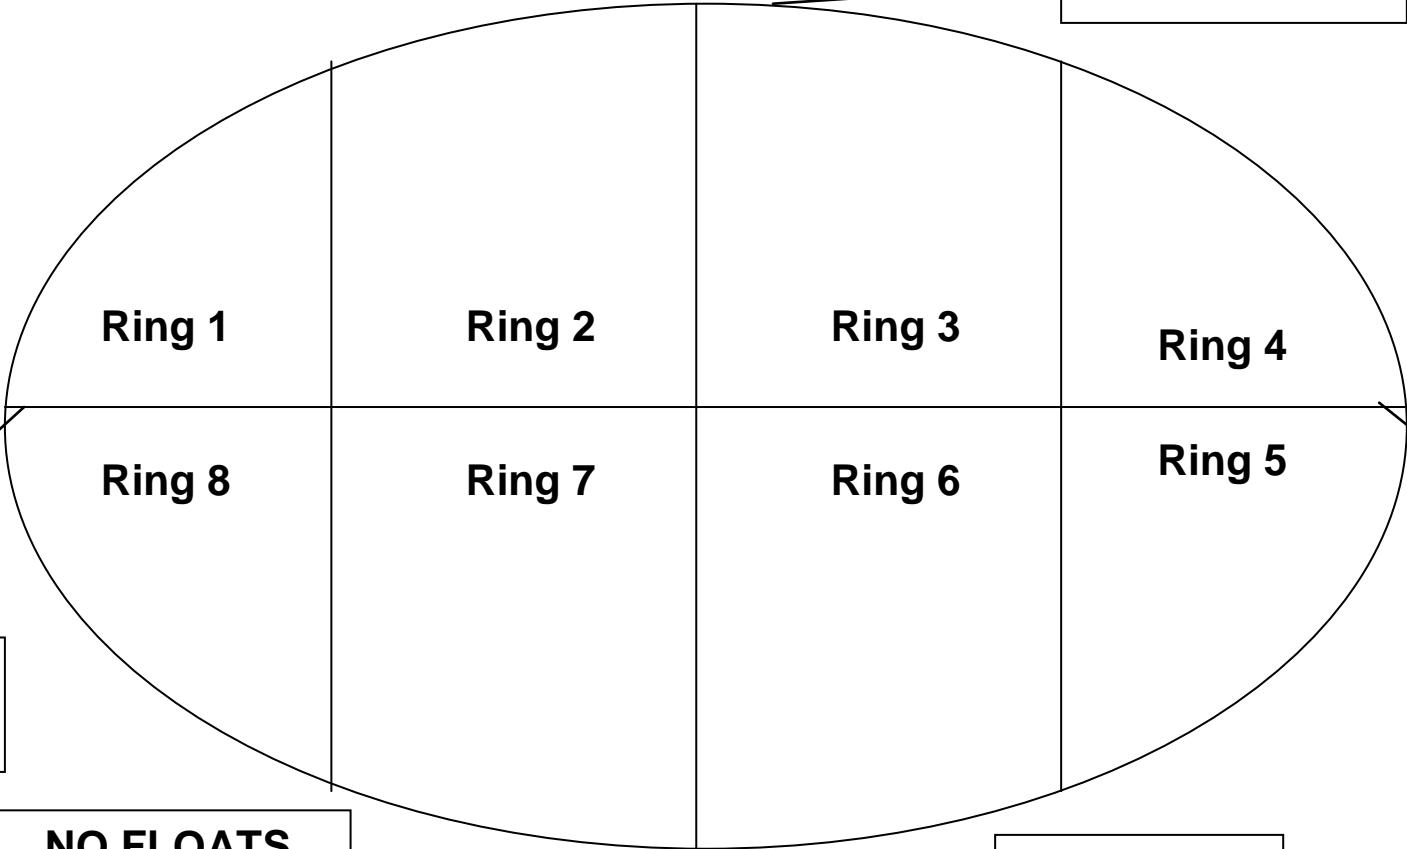

# Murray Bridge All Breeds Show 2010 Ring Layout

**NO FLOATS**

RING 3 ENTRANCE

**STABLES**

Ring 1

Ring 2

Ring 3

Ring 4

Ring 8

Ring 7

Ring 6

Ring 5

Walkway - ring entrances

Walkway - ring entrances

**NO FLOATS**

FOOD SITE

Ring 9

**NO FLOATS**

**GATE 2 OPEN**

**GATE 1 CLOSED**